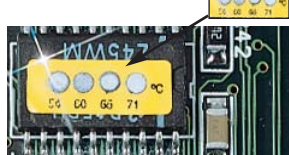

ML4C Series Mini Labels

4 temperature ratings per label:

12 x 5 mm (0.5 x 0.2") **Actual Size**
1.5 mm (0.06") **Indicating Circle**

To order package of 30, add suffix
"-30" to model number.

Ordering Example: ML4C-40-30,
mini label, 4 temperature rating
(40 to 49°C), package
of 30, **£21.50.**

Actual size.

Shown larger than actual size for detail.

Price
pkg of 10   pkg of 30
£8   **£21⁵⁰**

Model No. (Pkg 10)	Temperature Ratings				
ML4C-40	°C	40	43	46	49
ML4C-54	°C	54	60	66	71
ML4C-77	°C	77	82	88	93
ML4C-99	°C	99	104	110	116
ML4C-121	°C	121	127	132	138
ML4C-143	°C	143	149	154	160
ML4C-166	°C	166	171	177	182
ML4C-188	°C	188	193	199	204
ML4C-210	°C	210	216	224	232
ML4C-241	°C	241	249	254	260